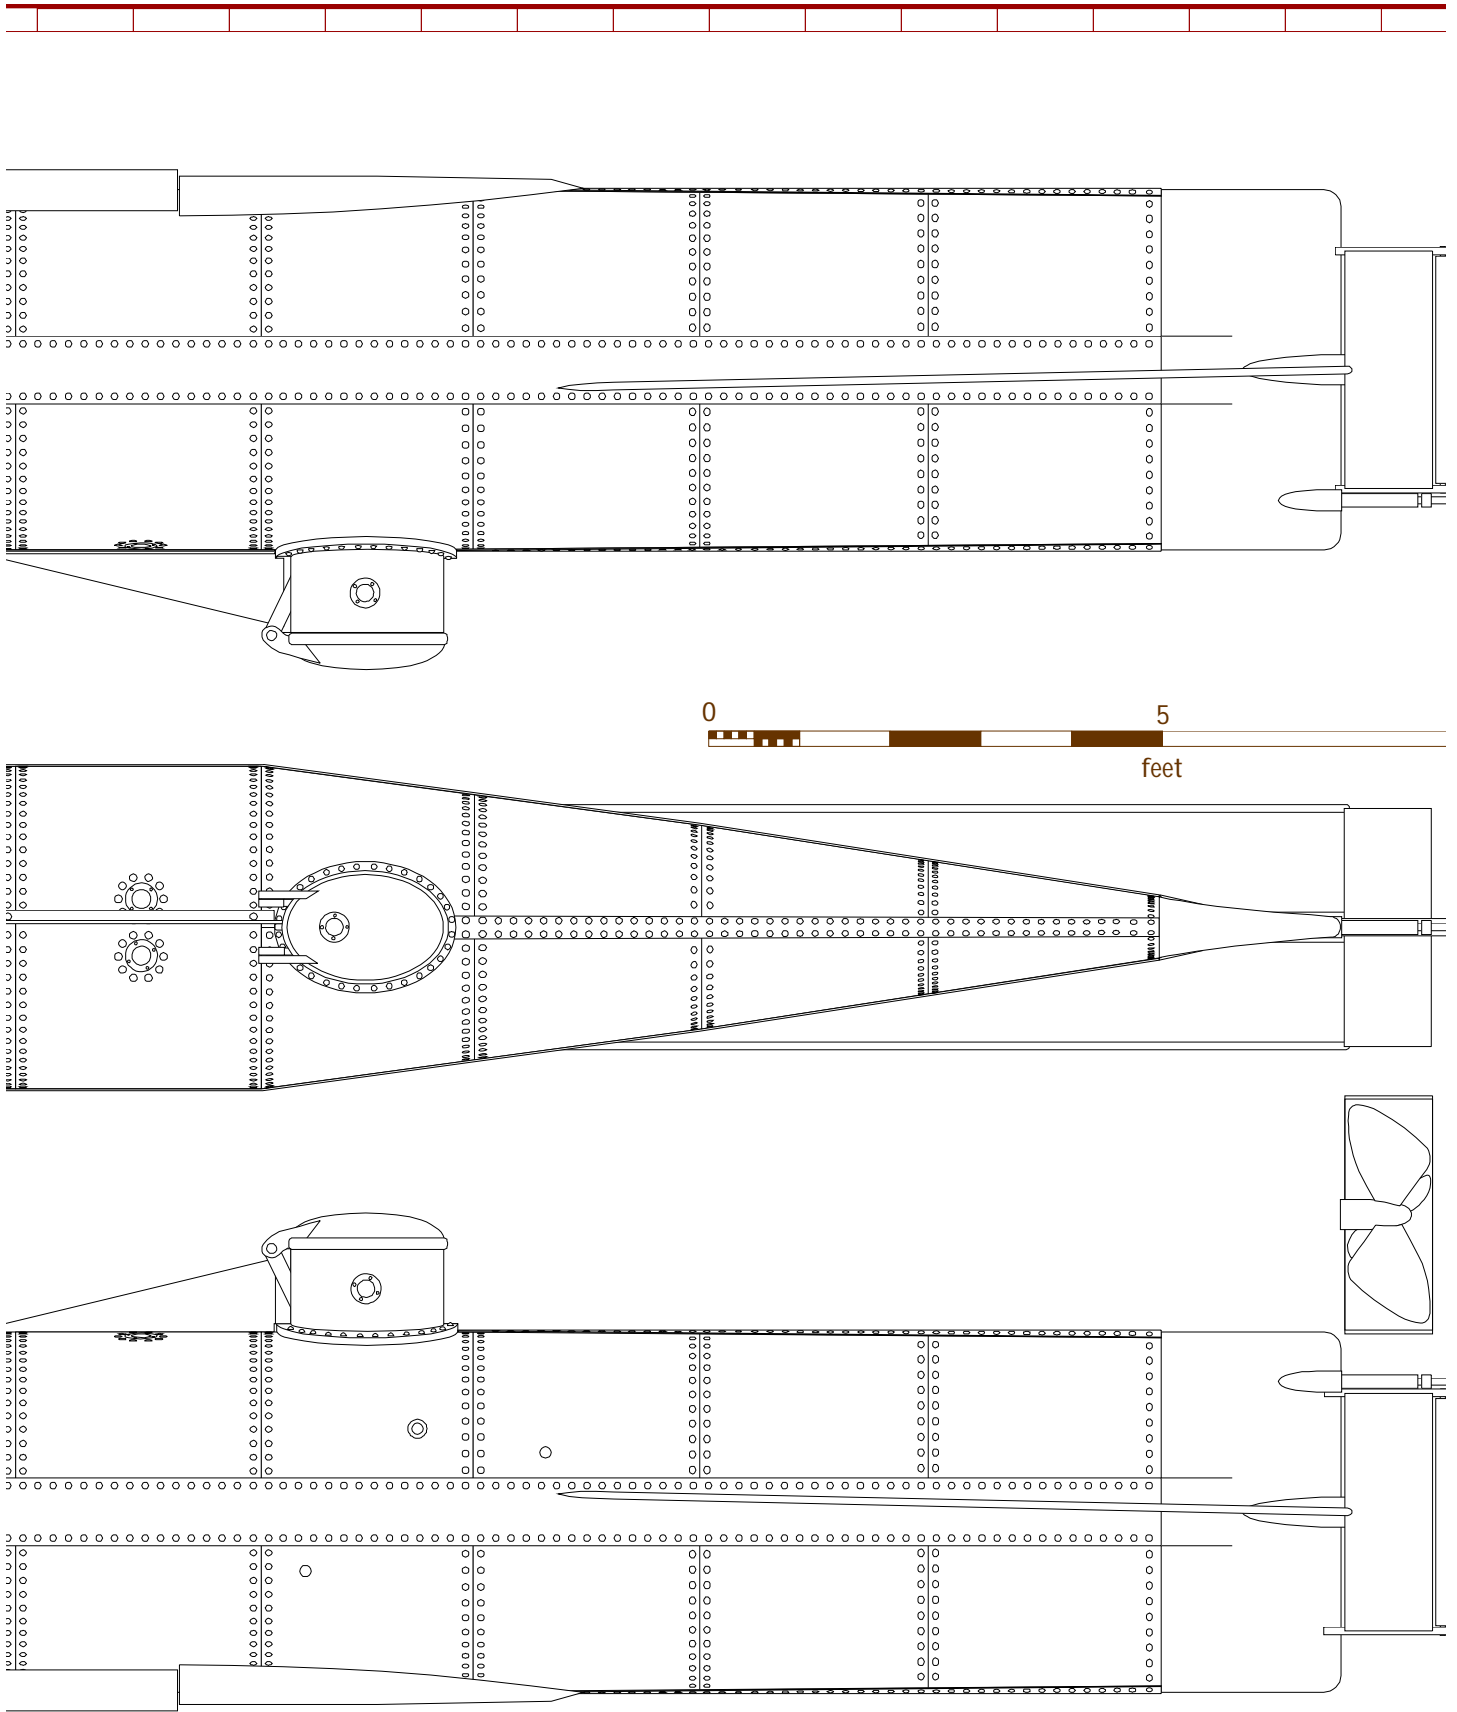

THE CONFEDERATE HUNLEY

.Y 1864

Copyright © 2001-2009 M.Crisafu
<http://www.Verr>

Printing Instructions

Drawing is scaled 1:24. This document is formatted with 1/2-inch margins for printer transportability. To assure accurate printing be sure to set up *Acrobat Reader* print options as shown.

Make sure “Fit to page” is NOT checked, or Page Scaling is “None”, depending on version.